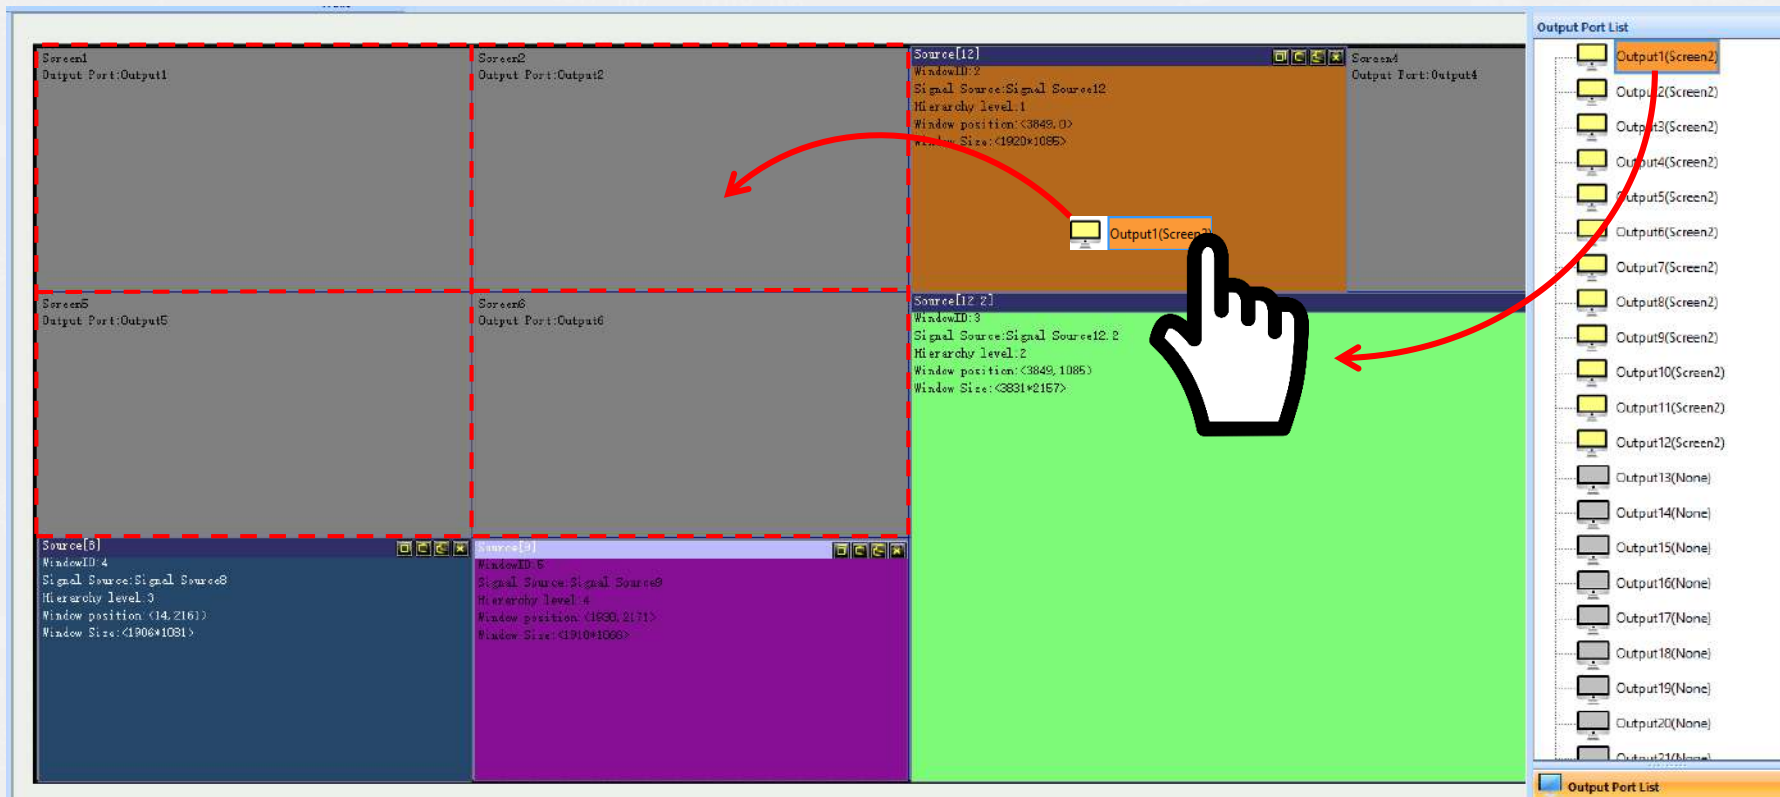

wingmax

■ Назначение выходов на рабочие области видеостены