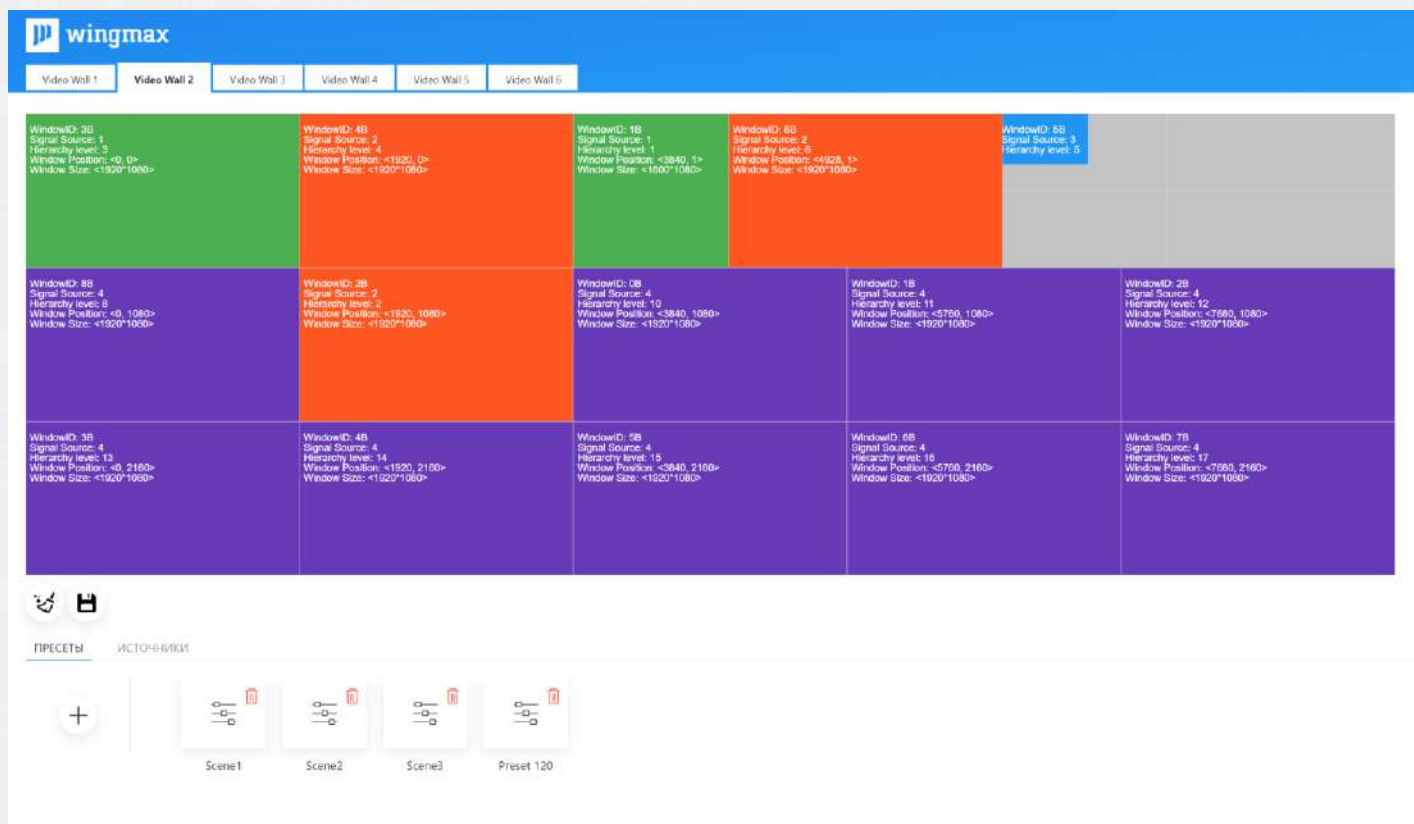

Оptionальный WEB интерфейс для контроллеров MVP9000

- На русском языке
- Адаптировано для всех устройств
- Отдельный одноплатный компьютер
- Не требует настройки
- Поддерживает сенсорное управление